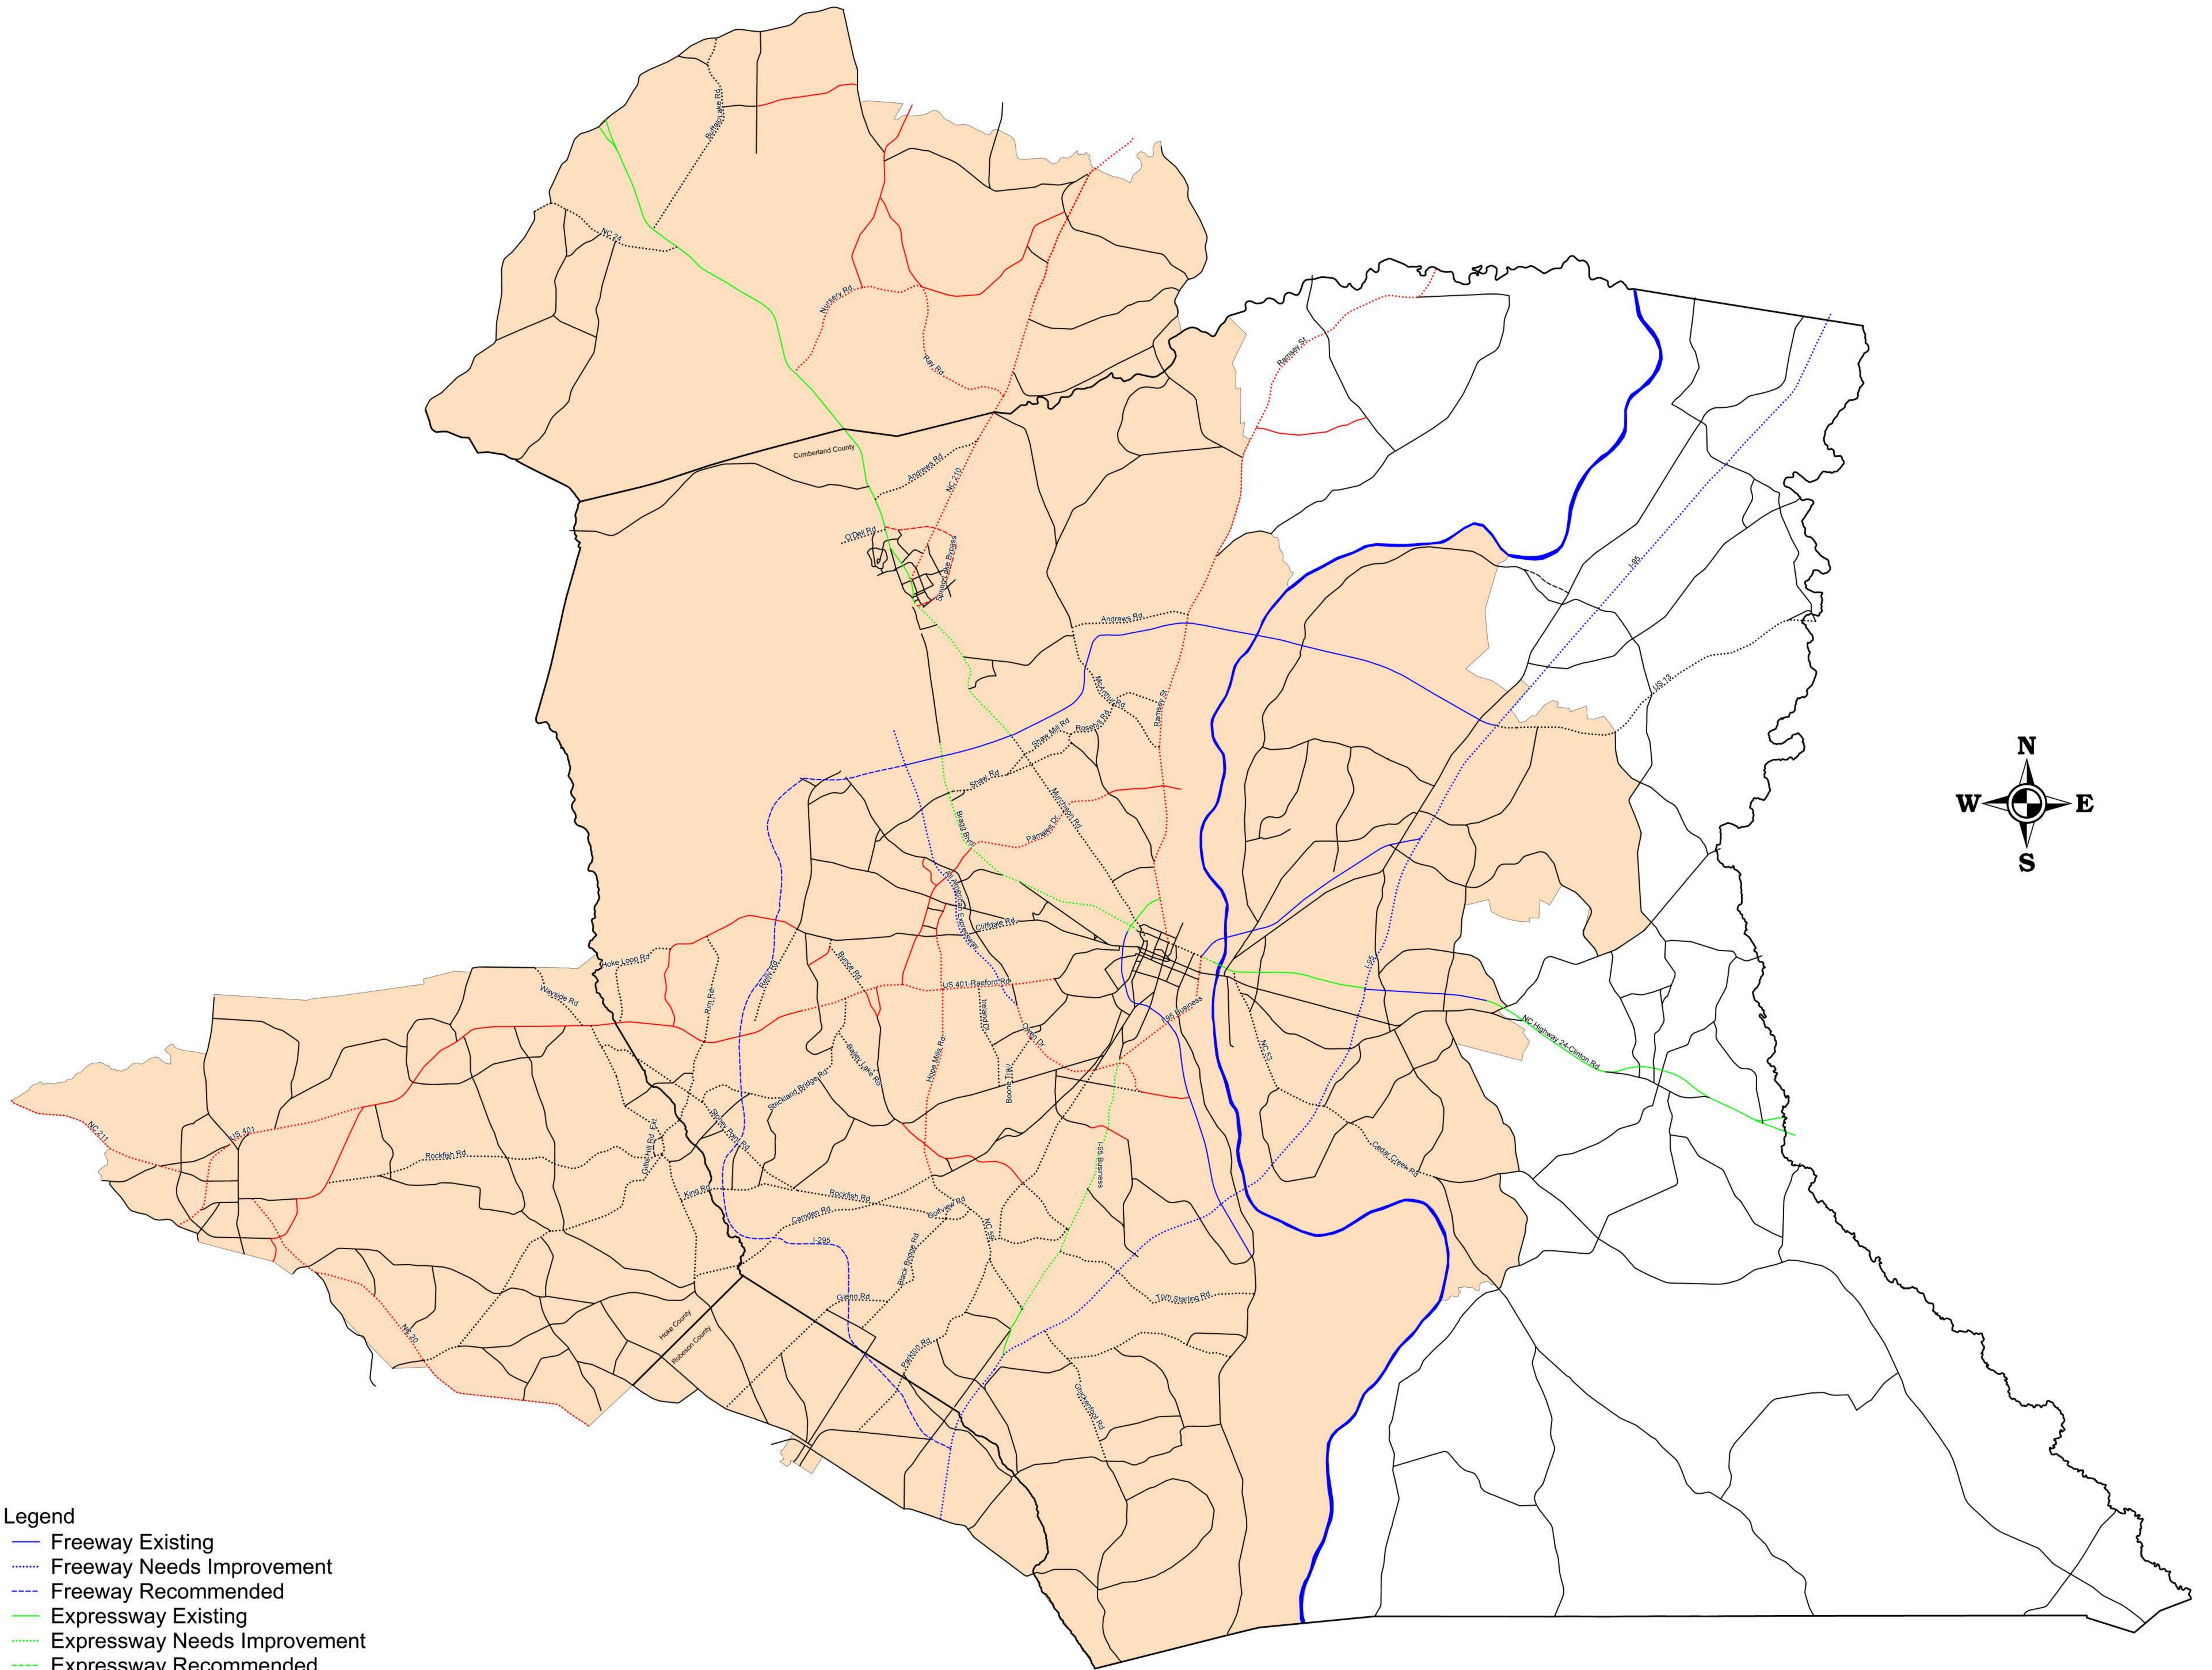

2040 MTP Highway Map

- Legend**
- Freeway Existing
 - Freeway Needs Improvement
 - - - Freeway Recommended
 - Expressway Existing
 - Expressway Needs Improvement
 - - - Expressway Recommended
 - Boulevard Existing
 - Boulevard Needs Improvement
 - - - Boulevard Recommended
 - Thoroughfare Existing
 - Thoroughfare Needs Improvement
 - - - Thoroughfare Recommended

-  Cape Fear River
-  Metropolitan Area